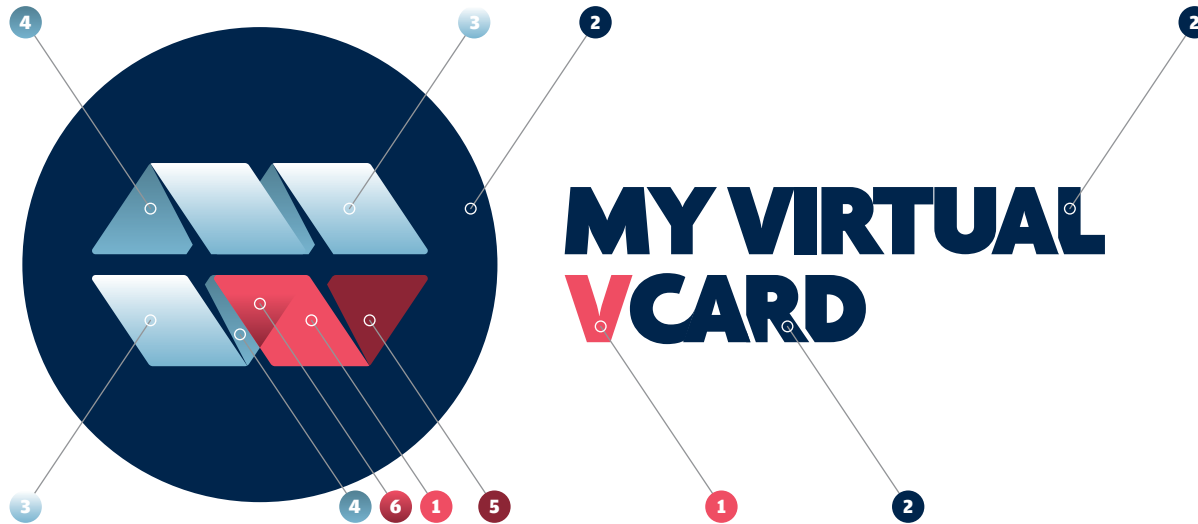

**MY VIRTUAL  
VCARD**

**My Virtual Vcard**

Identity Guidelines

2011

page 4	<b>1</b>	Logo overview, construction and safe zone
page 5	<b>2.1</b>	Color breakdown - Full color palette
page 6	<b>2.2</b>	Color breakdown - Solid color palette
page 7	<b>2.3</b>	Color breakdown - Monochrome black and white palette
page 8	<b>2.4</b>	Color breakdown - Color Inversion, Full color palette
page 9	<b>2.5</b>	Color breakdown - Color Inversion, Monochrome black and white palette
page 10	<b>3.1</b>	Typography - Logotype
page 11	<b>3.2</b>	Typography - Primary typeface
page 12	<b>3.3</b>	Typography - Secondary / Web typeface
page 13	<b>4.1</b>	Additional graphic element
page 13	<b>4.2</b>	Additional graphic element - application examples